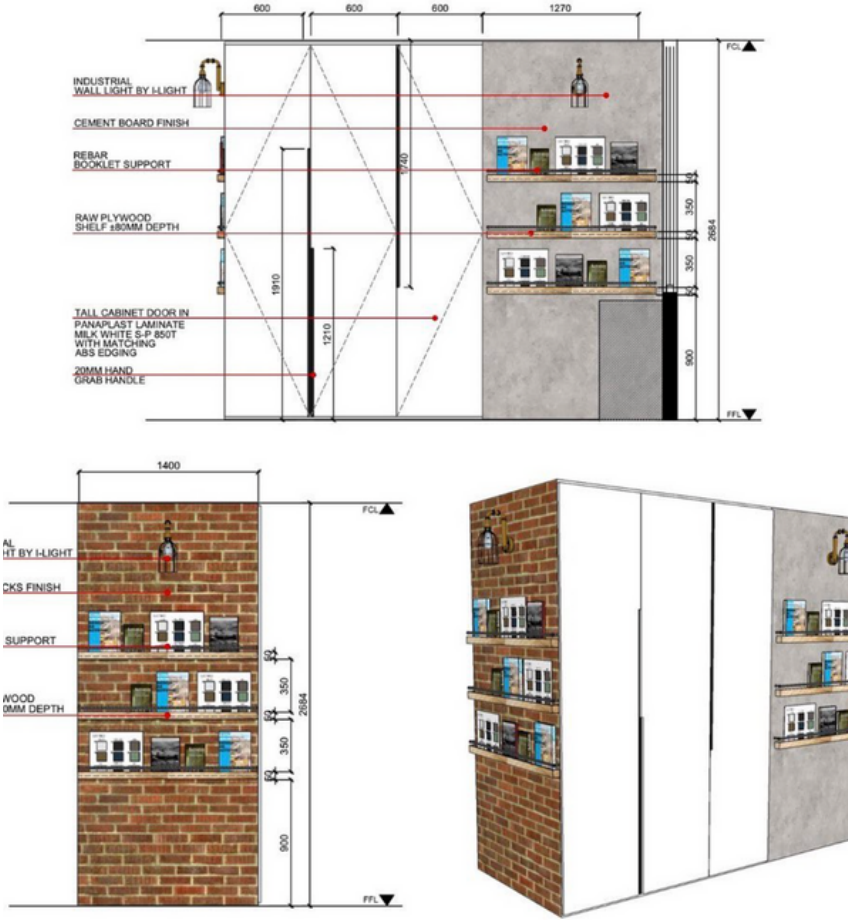

# JBA INTERIORS SERVICES

**CONCEPT BOARD**

1.75 - 2.75 HOURS

**SPACE PLANNING**

3.5 - 4.75 HOURS

**3D PERSPECTIVE**

3.75 - 5.75 HOURS

**WORKING DRAWINGS AND ELEVATIONS**

# WORKING DRAWINGS AND ELEVATIONS