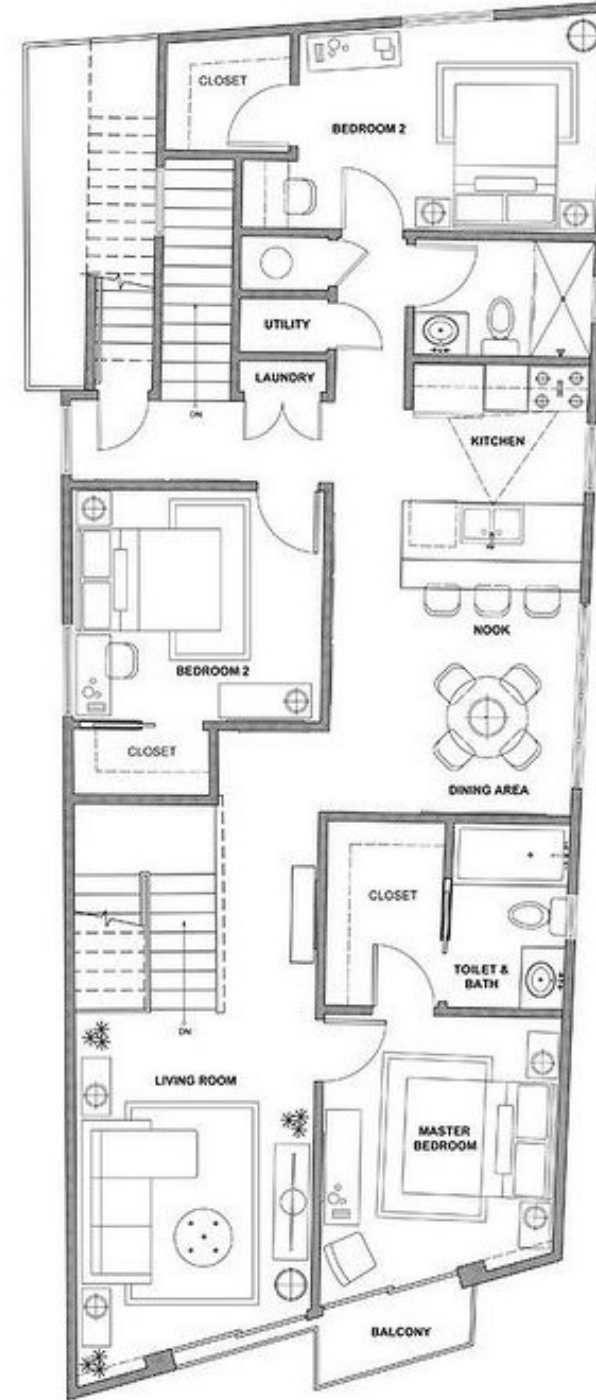

SPACE PLANNING

SAMPLE OF WORKS