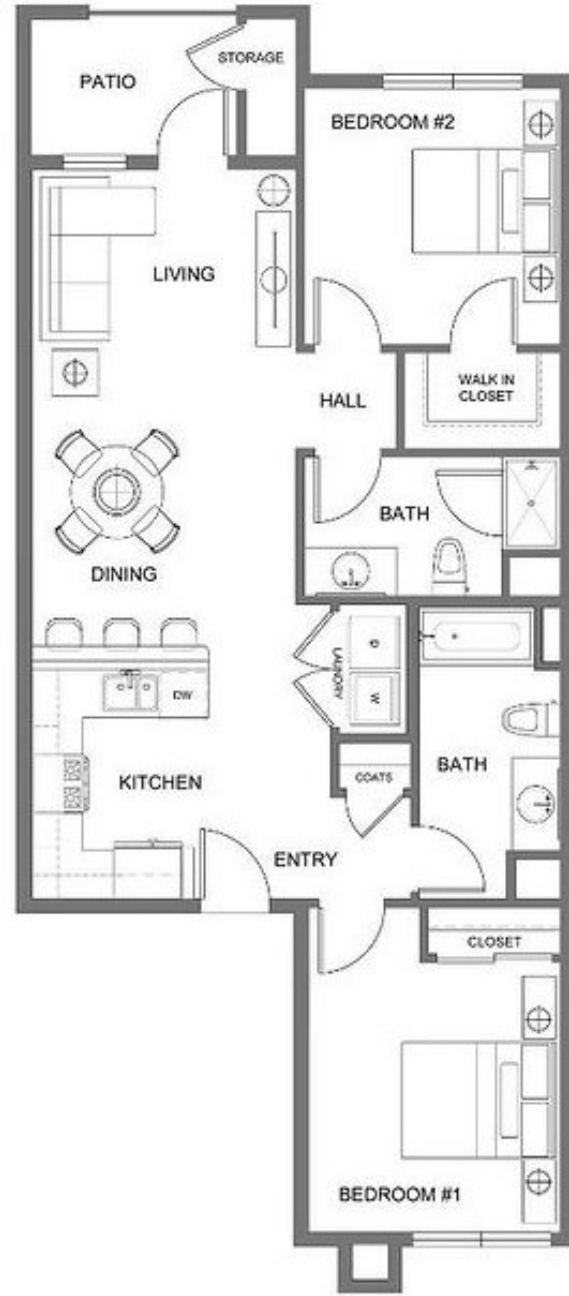

SPACE PLANNING

SAMPLE OF WORKS