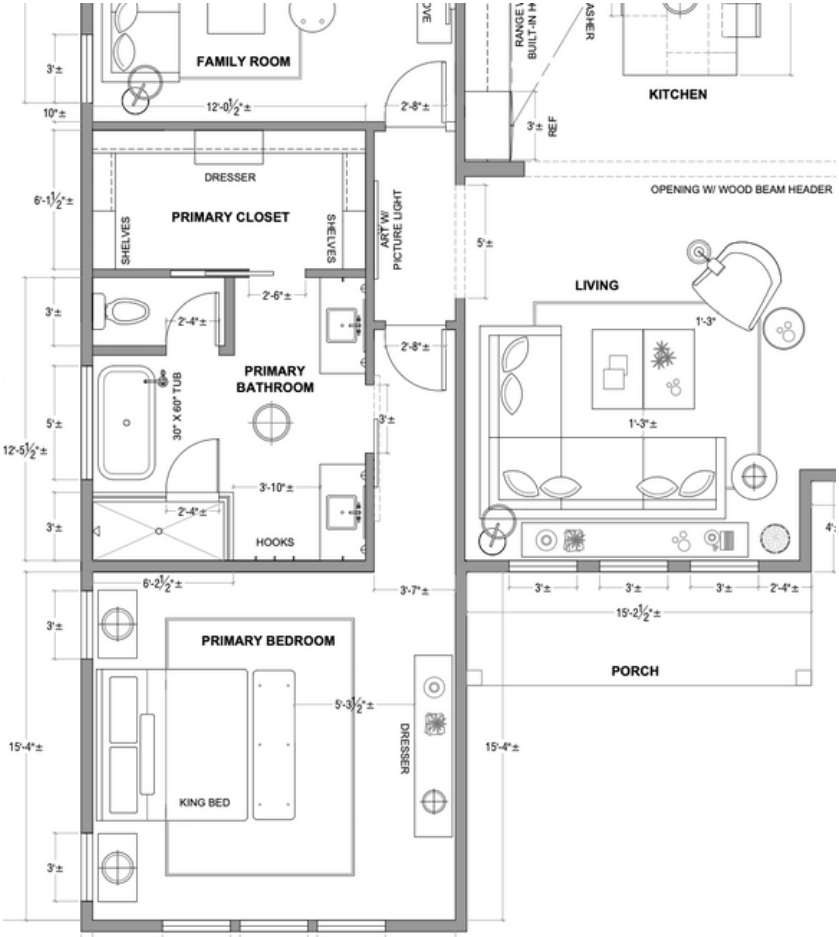

# JBA INTERIORS SERVICES

**CONCEPT BOARD**

1.75 - 2.75 HOURS

**SPACE PLANNING**

3.5 - 4.75 HOURS

**3D PERSPECTIVE**

3.75 - 5.75 HOURS

**WORKING DRAWINGS AND ELEVATIONS**

AREA RUG

PENDANT

SIDE TABLE